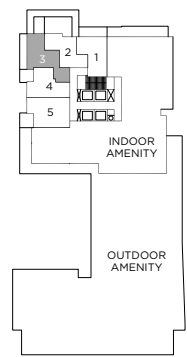

Sunset

ONE BEDROOM + DEN 557 SQ. FT.

FLOOR 2

FLOOR 3-7

FLOOR 8

FLOOR 9

FLOOR 10-32

FLOOR 3-7, 9, 10-32

NOTE: NORTH WALL IN BEDROOM IS A SOLID WALL ON FLOOR 3-7

FLOOR 2

FLOOR 8

All dimensions, specifications and drawings are approximate. Plans may be mirror image. Furniture not included. Actual square footage may vary from the stated floor plan. E. & O. E. 6-10-2016