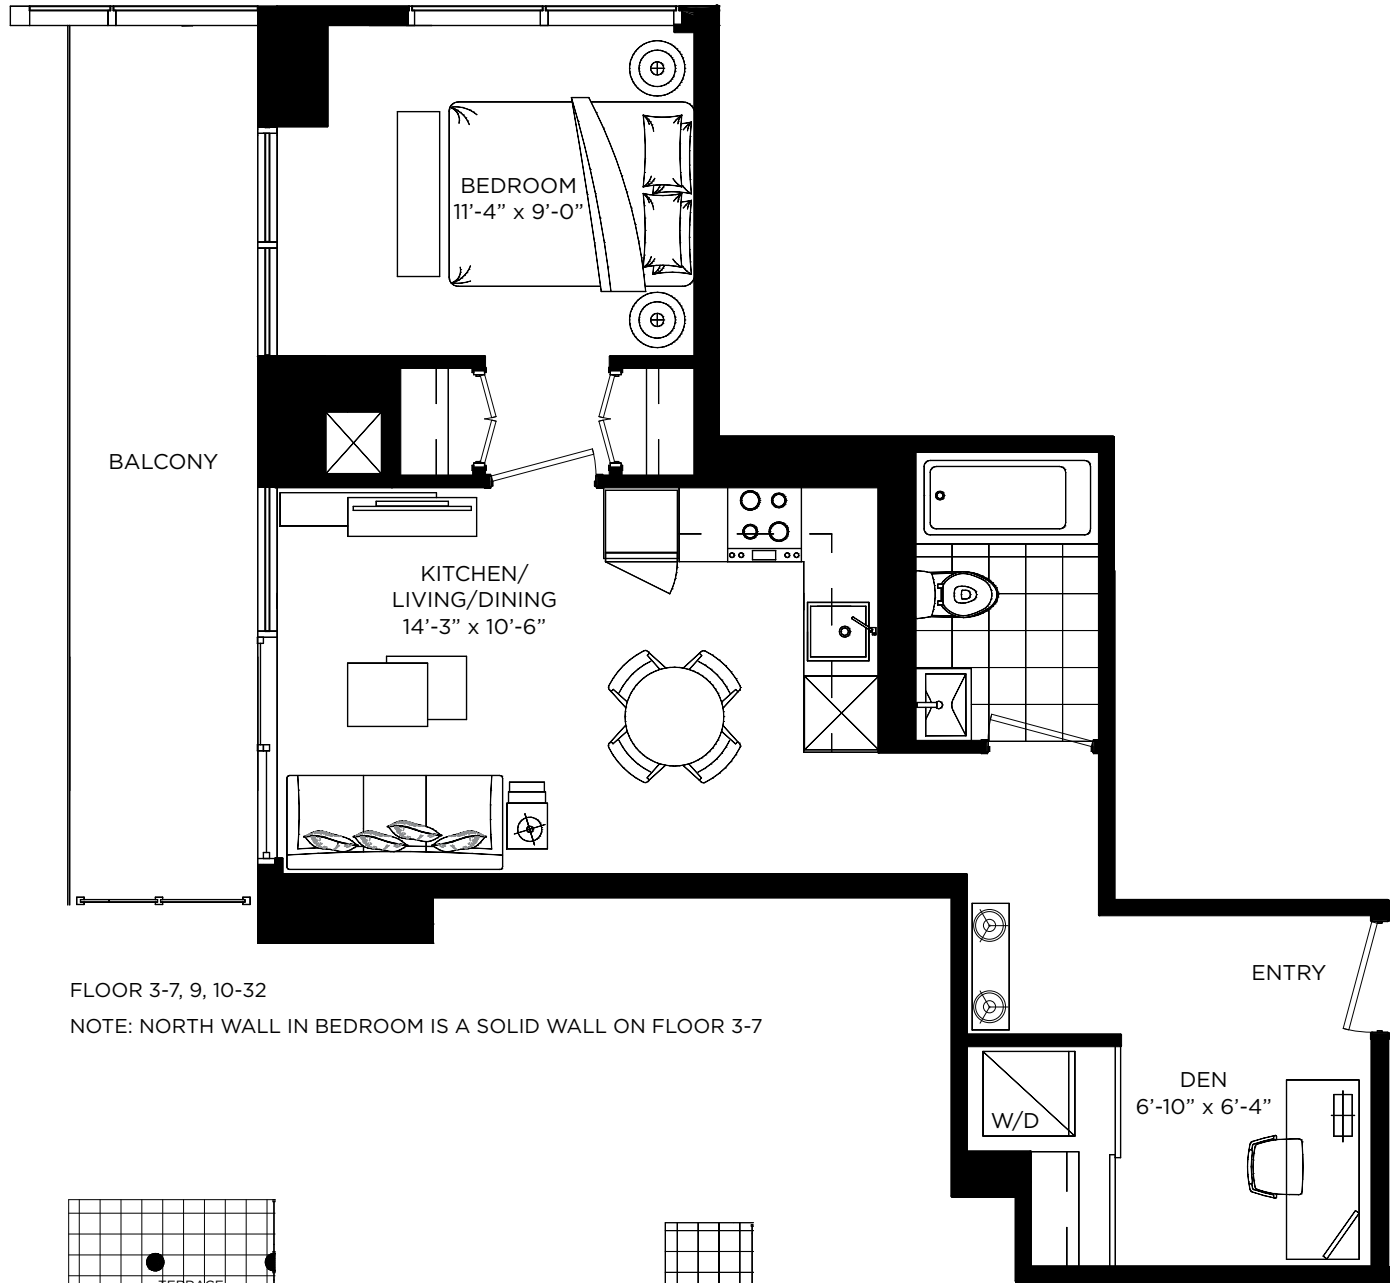

Sunset

ONE BEDROOM + DEN 557 SQ. FT.

FLOOR 2

FLOOR 3-7

FLOOR 8

FLOOR 9

FLOOR 10-32

FLOOR 3-7, 9, 10-32

NOTE: NORTH WALL IN BEDROOM IS A SOLID WALL ON FLOOR 3-7

FLOOR 2

FLOOR 8

All dimensions, specifications and drawings are approximate. Plans may be mirror image. Furniture not included. Actual square footage may vary from the stated floor plan. E. & O. E. 6-10-2016