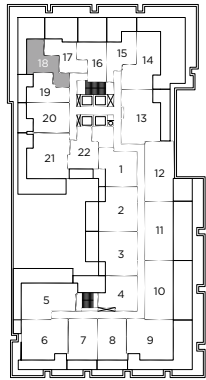

Sunset

ONE BEDROOM + DEN 557 SQ. FT.

FLOOR 2

FLOOR 3-7

FLOOR 8

FLOOR 9

FLOOR 10-32

FLOOR 3-7, 9, 10-32

NOTE: NORTH WALL IN BEDROOM IS A SOLID WALL ON FLOOR 3-7

FLOOR 2

FLOOR 8

All dimensions, specifications and drawings are approximate. Plans may be mirror image. Furniture not included. Actual square footage may vary from the stated floor plan. E. & O. E. 6-10-2016