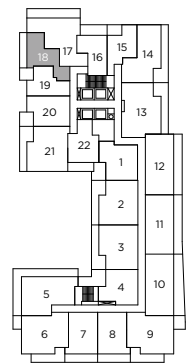

Sunset

ONE BEDROOM + DEN 557 SQ. FT.

FLOOR 2

FLOOR 3-7

FLOOR 8

FLOOR 9

FLOOR 10-32

FLOOR 3-7, 9, 10-32

NOTE: NORTH WALL IN BEDROOM IS A SOLID WALL ON FLOOR 3-7

FLOOR 2

FLOOR 8

All dimensions, specifications and drawings are approximate. Plans may be mirror image. Furniture not included. Actual square footage may vary from the stated floor plan. E. & O. E. 6-10-2016