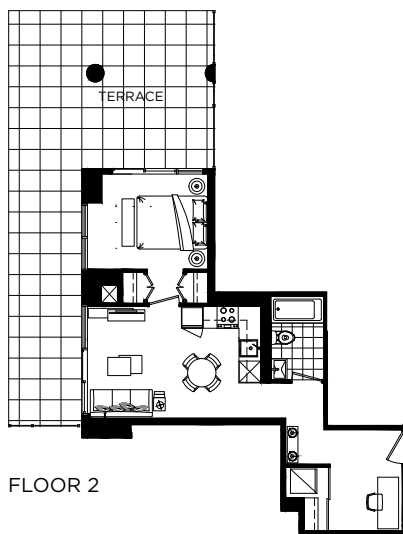

Sunset

ONE BEDROOM + DEN 557 SQ. FT.

FLOOR 2

FLOOR 3-7

FLOOR 8

FLOOR 9

FLOOR 10-32

FLOOR 3-7, 9, 10-32

NOTE: NORTH WALL IN BEDROOM IS A SOLID WALL ON FLOOR 3-7

FLOOR 2

FLOOR 8

All dimensions, specifications and drawings are approximate. Plans may be mirror image. Furniture not included. Actual square footage may vary from the stated floor plan. E. & O. E. 6-10-2016