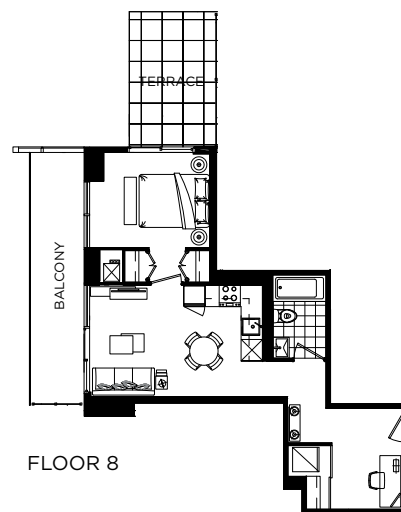

Sunset

ONE BEDROOM + DEN 557 SQ. FT.

FLOOR 2

FLOOR 3-7

FLOOR 8

FLOOR 9

FLOOR 10-32

FLOOR 3-7, 9, 10-32

NOTE: NORTH WALL IN BEDROOM IS A SOLID WALL ON FLOOR 3-7

FLOOR 2

FLOOR 8

All dimensions, specifications and drawings are approximate. Plans may be mirror image. Furniture not included. Actual square footage may vary from the stated floor plan. E. & O. E. 6-10-2016